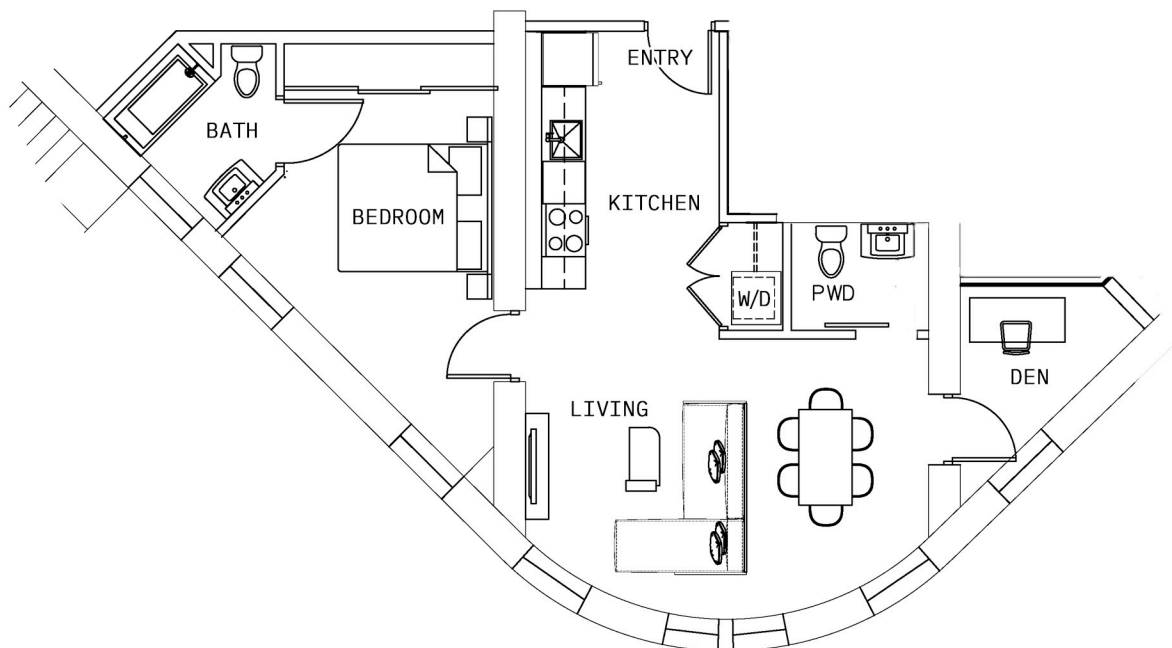

Unit 303

1 BED + DEN / 1.5 BATH
750 SQ.FT.

RESIDENCES

AT TRIANGLE

APPLIANCE LIST

30" Beko Integrated Refrigerator
24" Samsung Dishwasher
30" Samsung Range
Faber Integrated Hoodfan
Haden Microwave